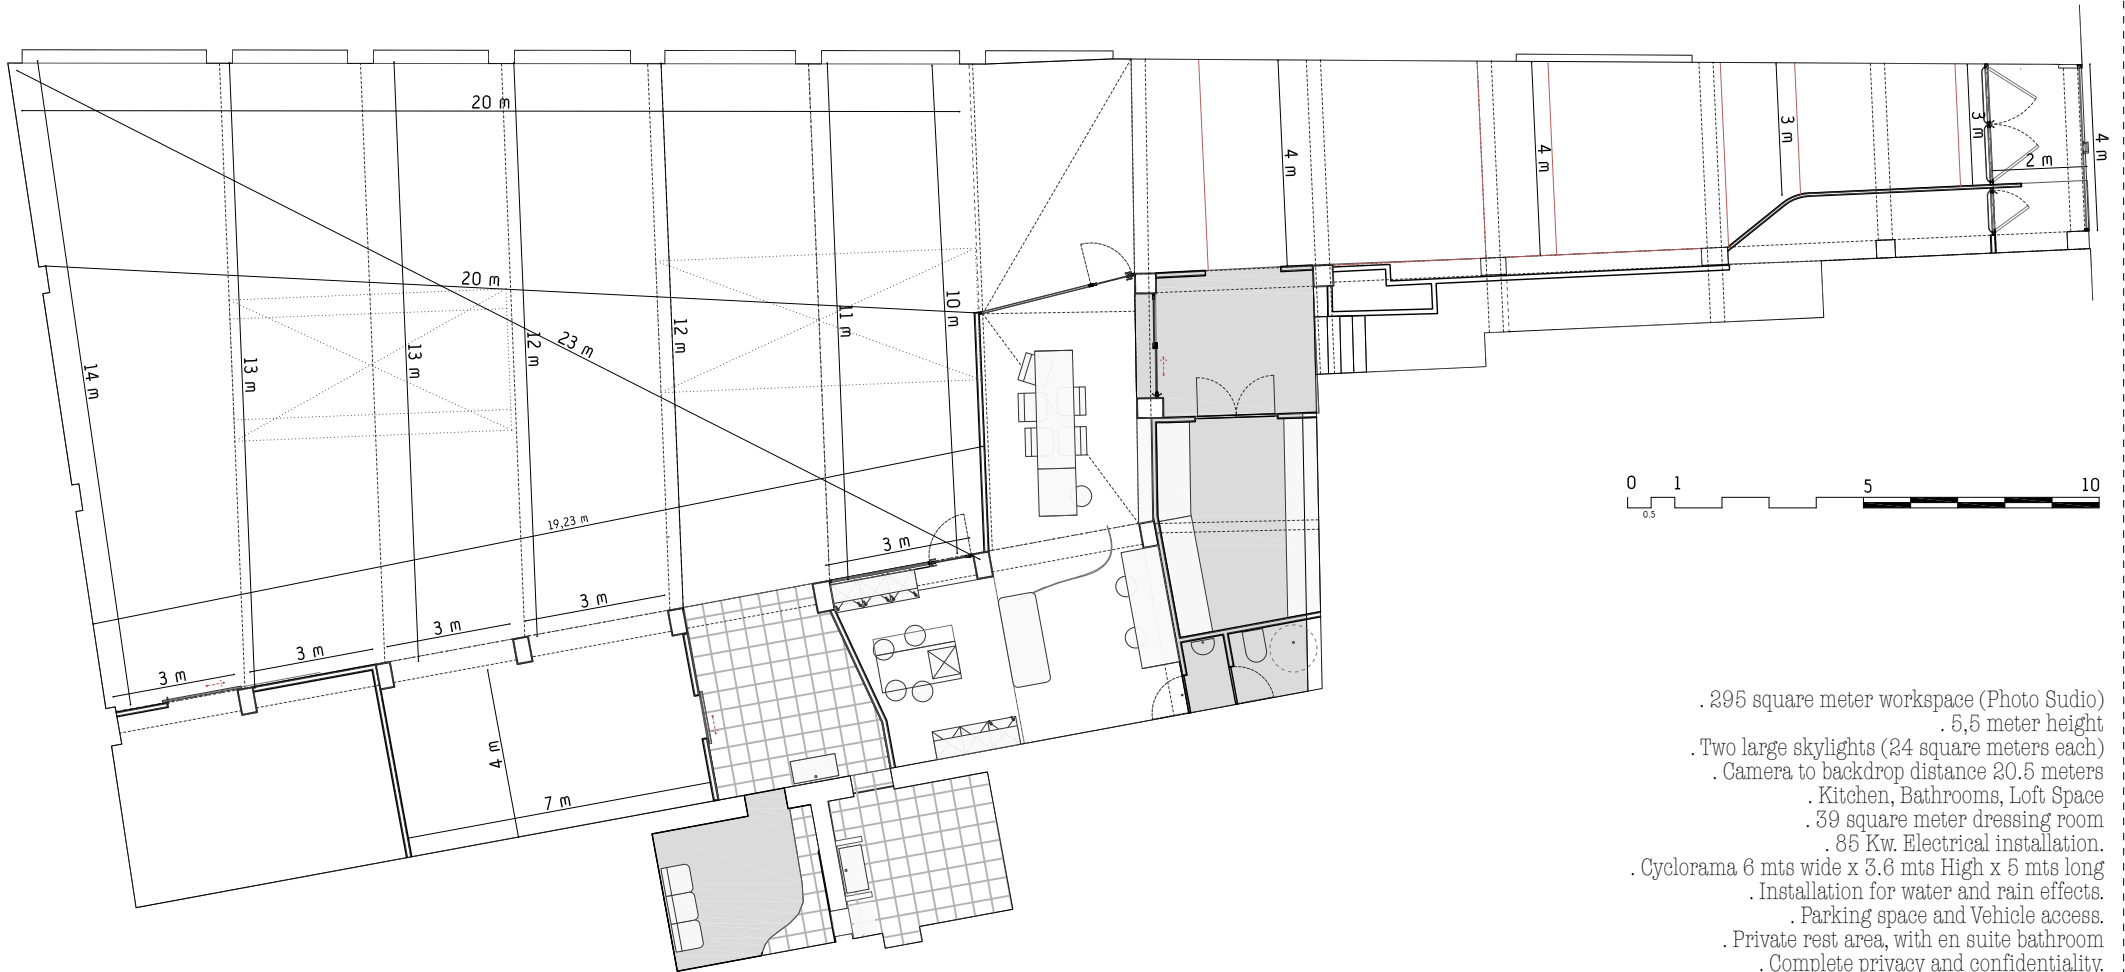

c/ Quintiliano 17
 28002 Madrid.
 +34 91 563 11 19
 info@q17.es

- . 295 square meter workspace (Photo Studio)
- . 5,5 meter height
- . Two large skylights (24 square meters each)
- . Camera to backdrop distance 20.5 meters
- . Kitchen, Bathrooms, Loft Space
- . 39 square meter dressing room
- . 85 Kw. Electrical installation.
- . Cyclorama 6 mts wide x 3.6 mts High x 5 mts long
- . Installation for water and rain effects.
- . Parking space and Vehicle access.
- . Private rest area, with en suite bathroom
- . Complete privacy and confidentiality.
- . Library
- . Press and Magazines.